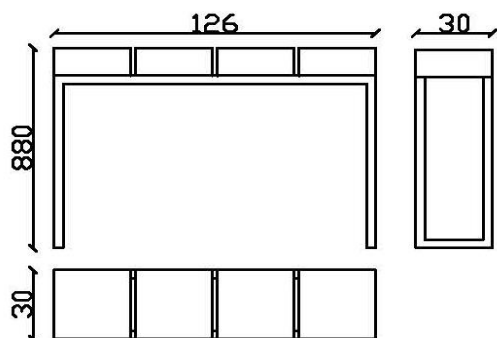

Pied-Estal

Console decorative / Decorative console table console

Fiche technique / Technical data sheet

Cubes fermés en standard, possibilité d'ajouter des tiroirs / closed cubes as standard, possibility to add drawers

Console Plug&Pied avec 4 cubes L126

Console table with 4 cubes L126

15kg