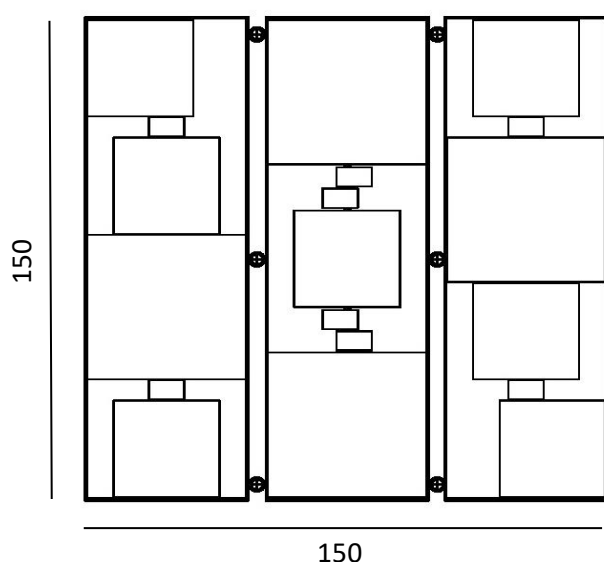

Tournis-Pied

Paravent et paravent édition limitée marbre

Folding screen, marble limited edition

Fiche technique / Technical data sheet

Nombre de panneaux, couleurs sur mesure, patins en nylon / Number of panels on demand, custom made colours, runners in nylon

Paravent Tournis-Pied avec 3 panneaux

Folding screen Tournis-Pied with 3 panels

75kg